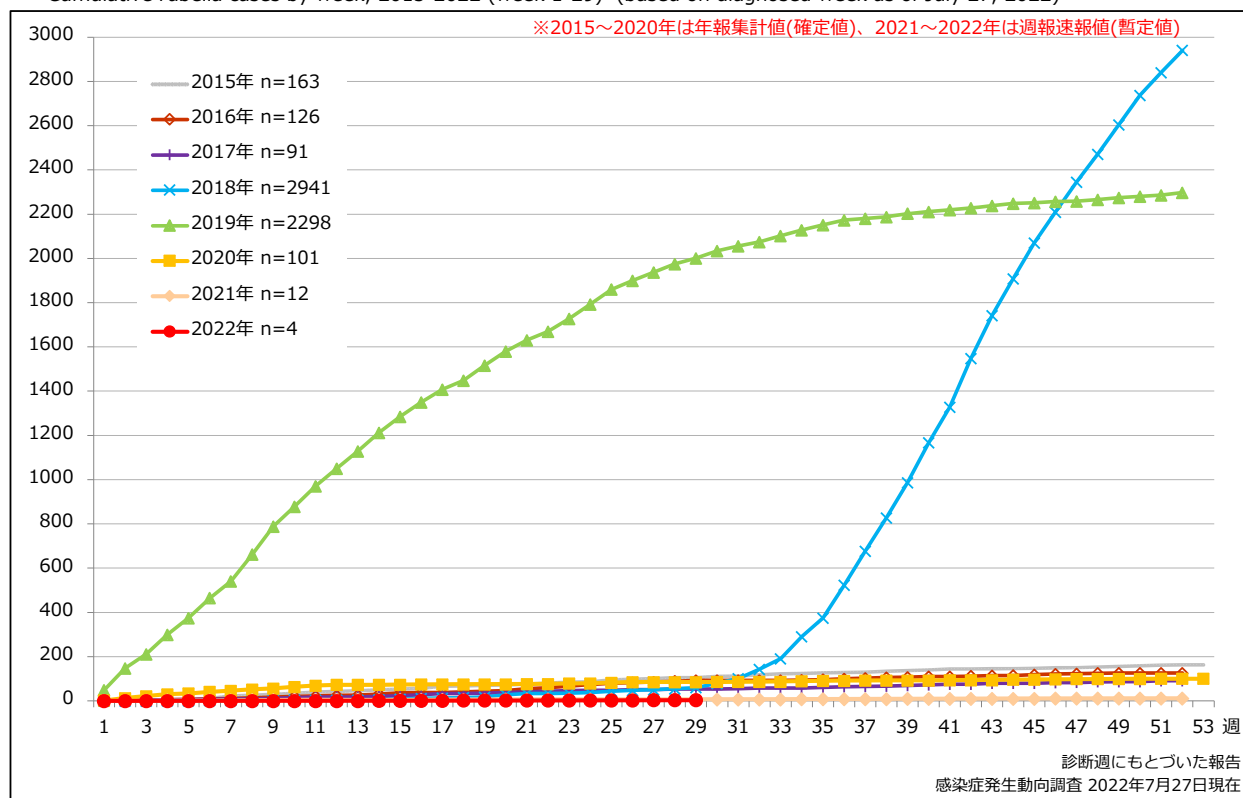

### 1. 風しん累積報告数の推移 2015～2022年 (第1～29週)

Cumulative rubella cases by week, 2015-2022 (week 1-29) (based on diagnosed week as of July 27, 2022)

### 2. 週別風しん報告数 2022年 第1～29週 (n=4)

Weekly rubella cases, week 1-29, 2022 (based on diagnosed week as of July 27, 2022)