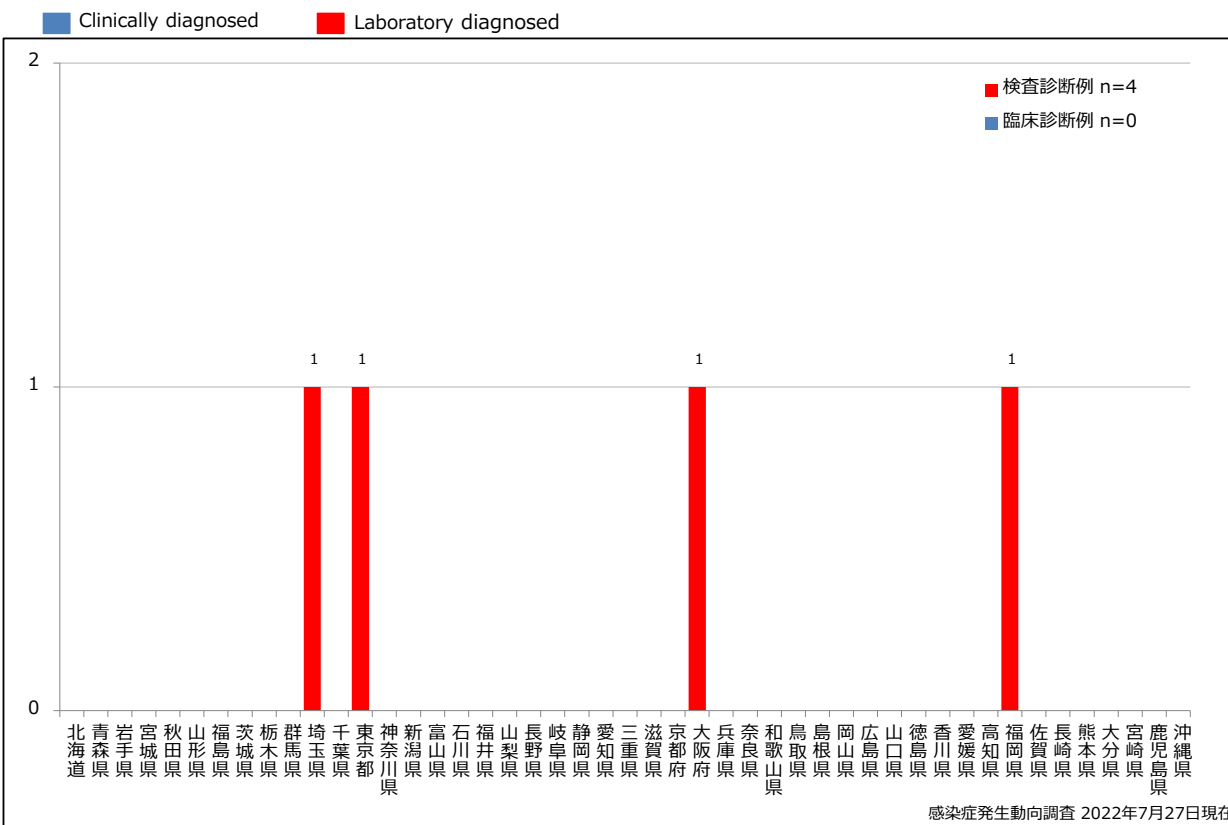

4. 都道府県別病型別風しん累積報告数 2022年 第1~29週 (n=4)

Cumulative rubella cases by prefecture and methods of diagnosis, week 1-29, 2022 (as of July 27, 2022)