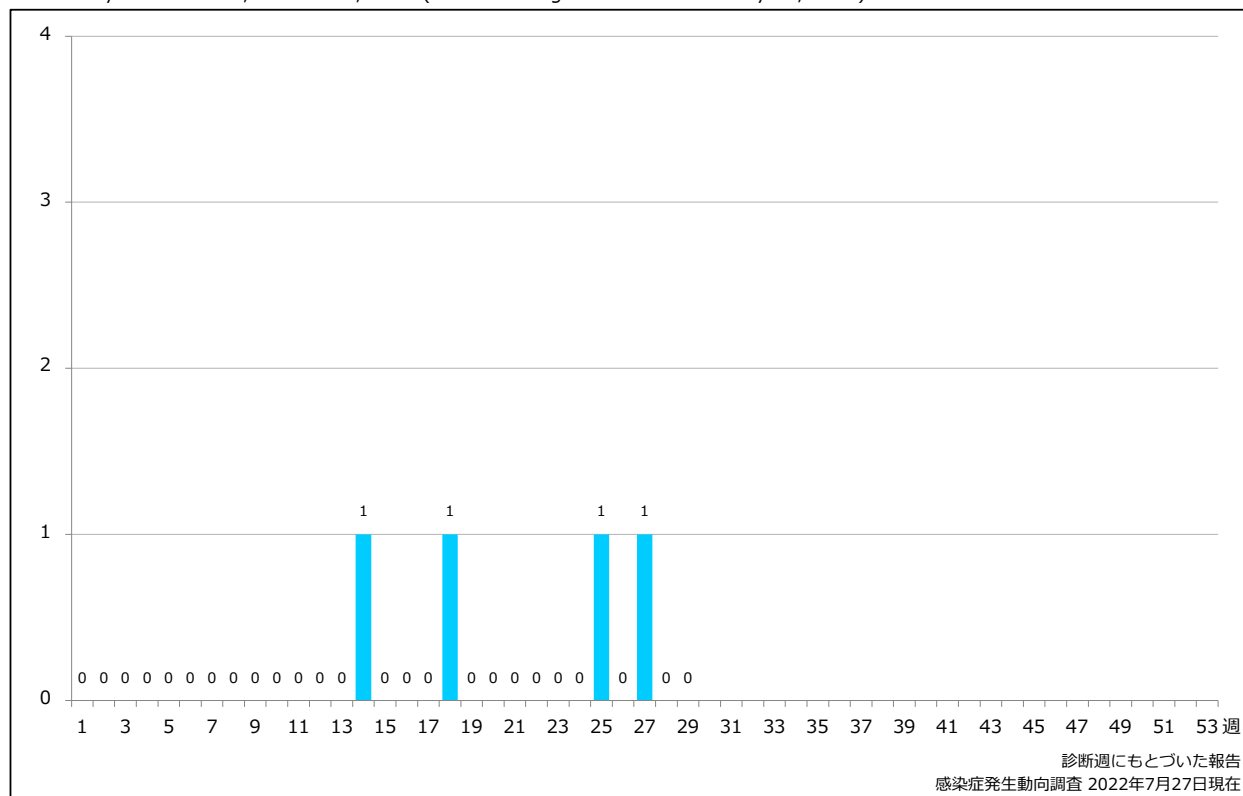

2. 週別風しん報告数 2022年 第1～29週 (n=4)

Weekly rubella cases, week 1-29, 2022 (based on diagnosed week as of July 27, 2022)