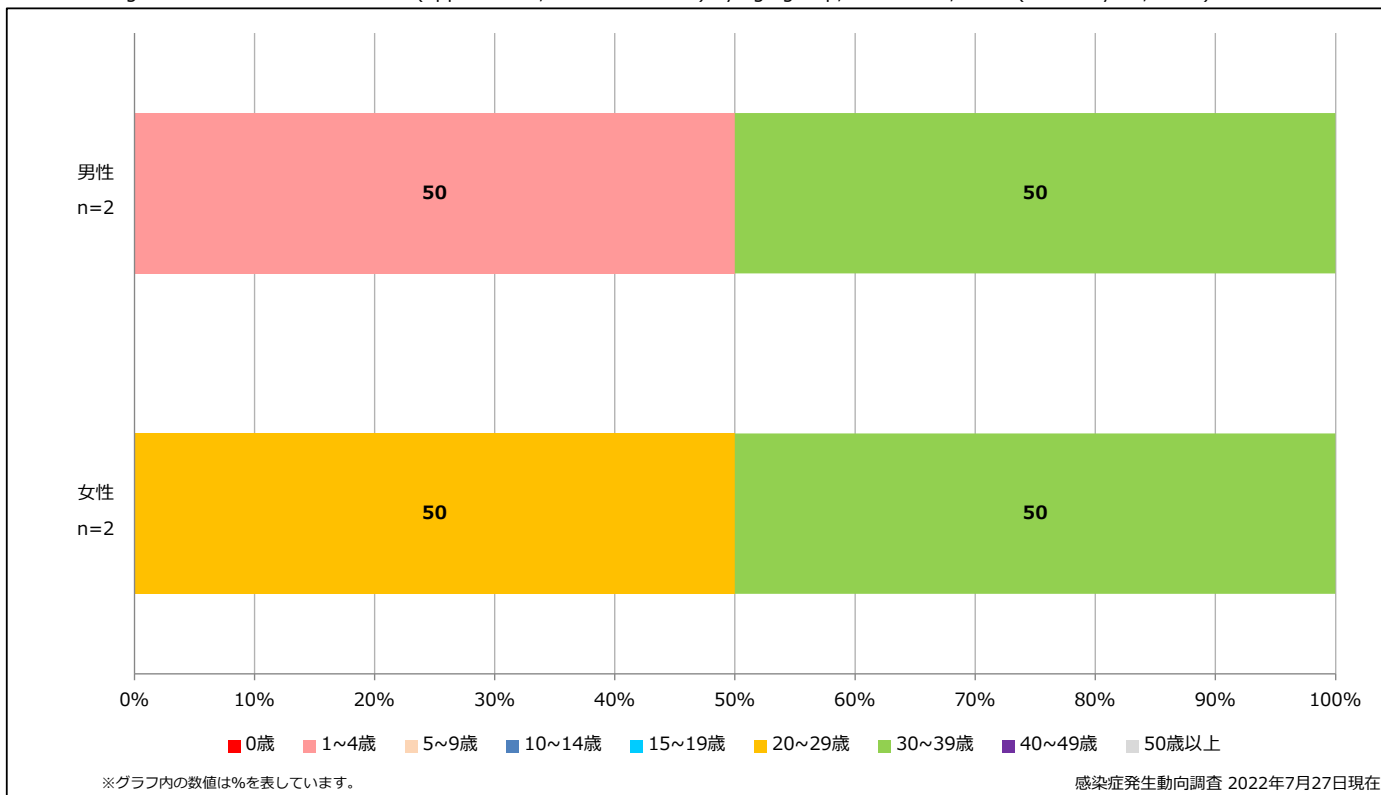

### 4. 都道府県別病型別風しん累積報告数 2022年 第1~29週 (n=4)

Cumulative rubella cases by prefecture and methods of diagnosis, week 1-29, 2022 (as of July 27, 2022)

**5-1. 年齢群別接種歴別風しん累積報告数 (男性) 2022年 第1~29週 (n=2)**

Cumulative rubella cases (male) by age and vaccinated status, week 1-29, 2022 (as of July 27, 2022)

None RCV1 RCV2 Unknown

**5-2. 年齢群別接種歴別風しん累積報告数 (女性) 2022年 第1~29週 (n=2)**

Cumulative rubella cases (female) by age and vaccinated status, week 1-29, 2022 (as of July 27, 2022)

None RCV1 RCV2 Unknown

### 6. 年齢群別風しん累積報告数割合 (男女別) 2022年 第1~29週 (n=4)

Percentage of cumulative rubella cases (upper: male, bottom: female) by age group, week 1-29, 2022 (as of July 27, 2022)