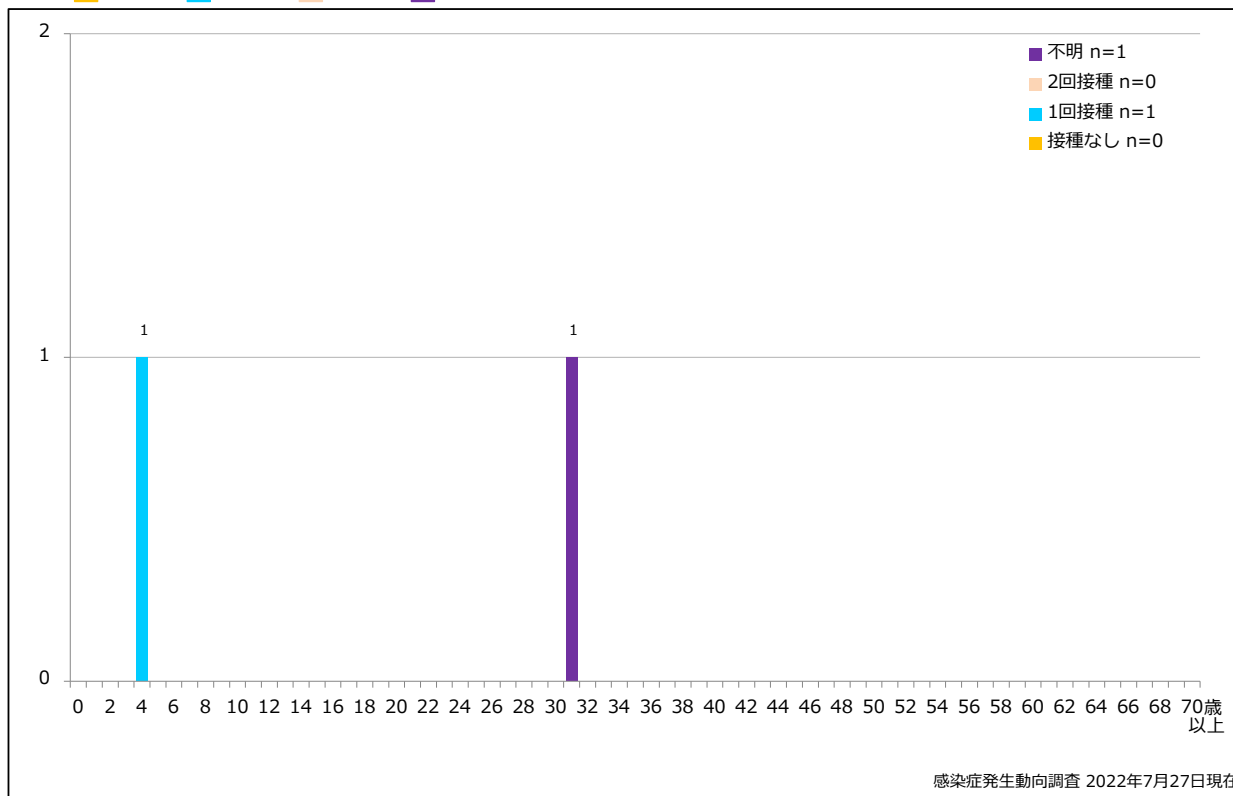

### 4. 都道府県別病型別風しん累積報告数 2022年 第1~29週 (n=4)

Cumulative rubella cases by prefecture and methods of diagnosis, week 1-29, 2022 (as of July 27, 2022)

**5-1. 年齢群別接種歴別風しん累積報告数 (男性) 2022年 第1~29週 (n=2)**

Cumulative rubella cases (male) by age and vaccinated status, week 1-29, 2022 (as of July 27, 2022)

None RCV1 RCV2 Unknown

**5-2. 年齢群別接種歴別風しん累積報告数 (女性) 2022年 第1~29週 (n=2)**

Cumulative rubella cases (female) by age and vaccinated status, week 1-29, 2022 (as of July 27, 2022)

None RCV1 RCV2 Unknown