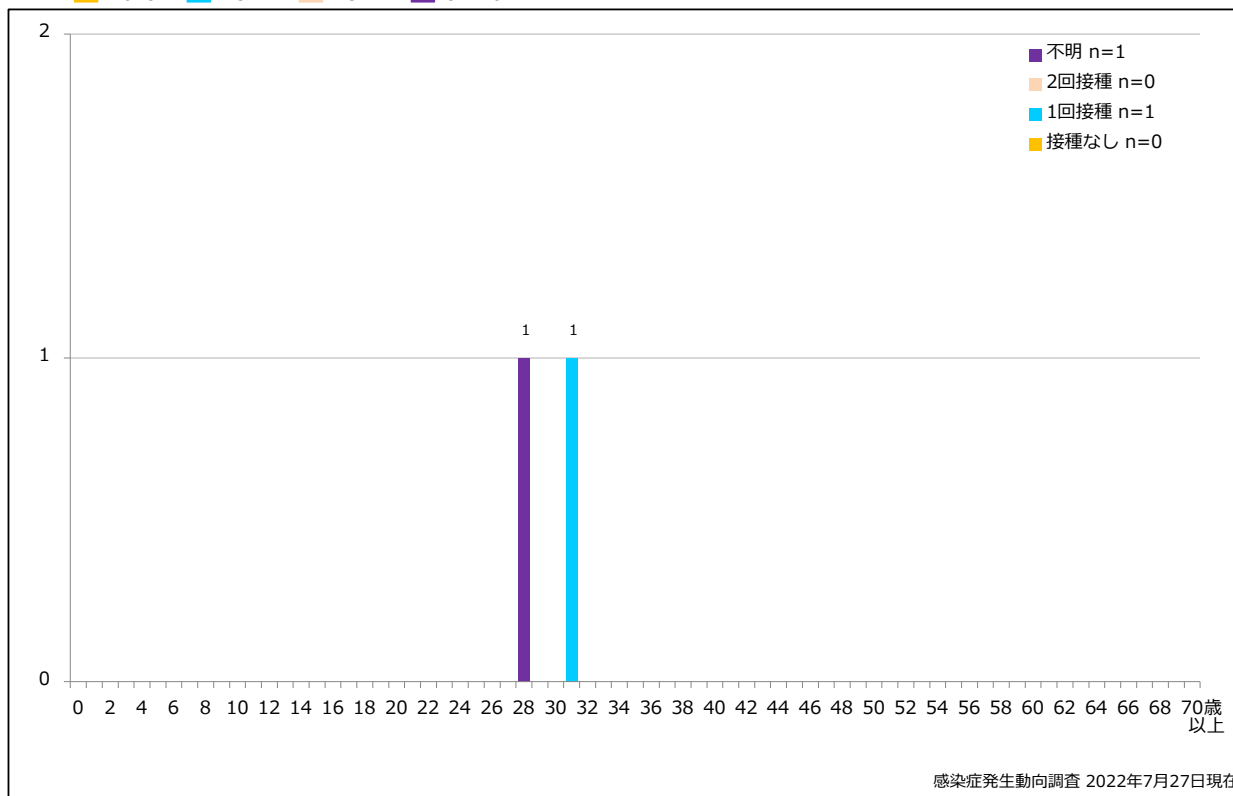

### 4. 都道府県別病型別風しん累積報告数 2022年 第1~29週 (n=4)

Cumulative rubella cases by prefecture and methods of diagnosis, week 1-29, 2022 (as of July 27, 2022)

**5-1. 年齢群別接種歴別風しん累積報告数 (男性) 2022年 第1~29週 (n=2)**

Cumulative rubella cases (male) by age and vaccinated status, week 1-29, 2022 (as of July 27, 2022)

None RCV1 RCV2 Unknown

**5-2. 年齢群別接種歴別風しん累積報告数 (女性) 2022年 第1~29週 (n=2)**

Cumulative rubella cases (female) by age and vaccinated status, week 1-29, 2022 (as of July 27, 2022)

None RCV1 RCV2 Unknown