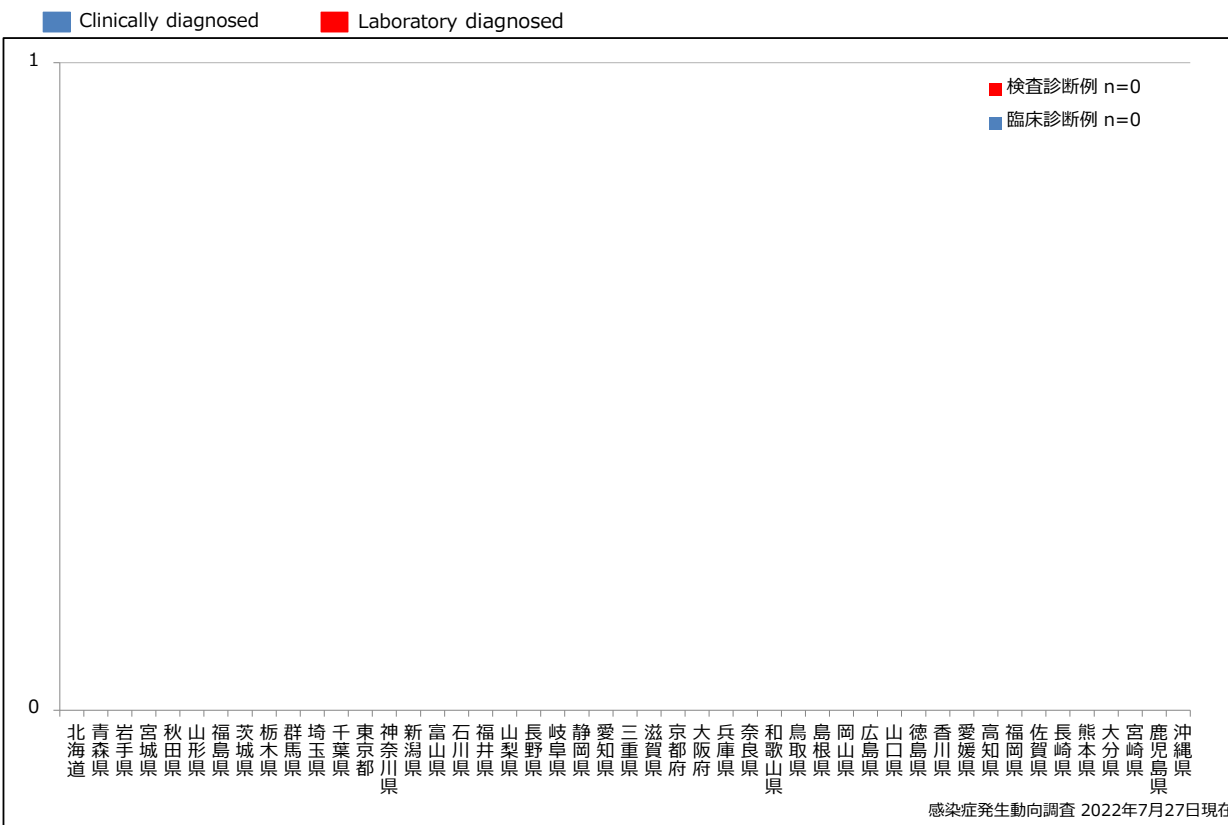

3. 都道府県別病型別風しん報告数 2022年 第29週 (n=0)

Reported rubella cases by prefecture and methods of diagnosis in week 29, 2022 (as of July 27, 2022)