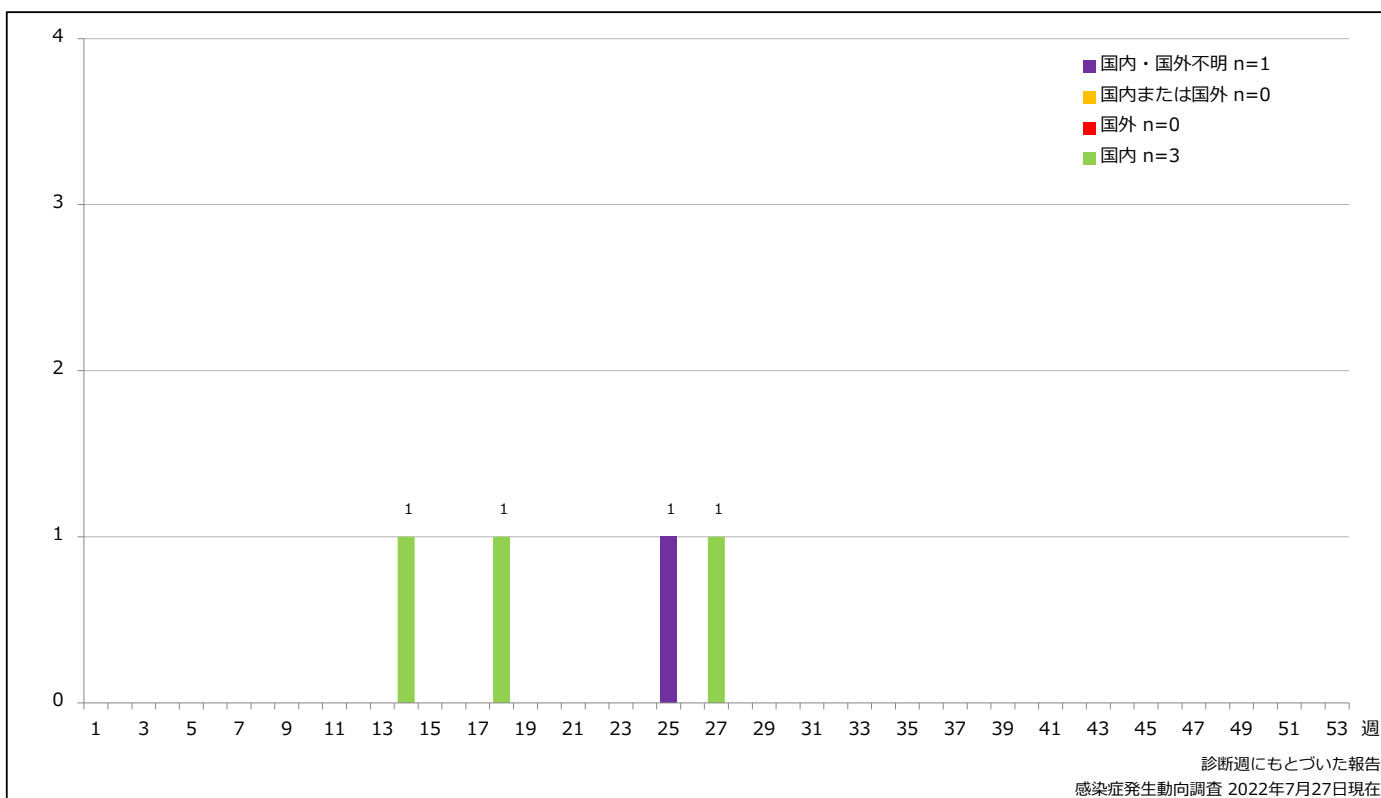

7. 週別推定感染地域(国内・外)別風しん報告数 2022年 第1~29週 (n=4)

Weekly rubella cases by acquired region, week 1-29, 2022 (based on diagnosed week as of July 27, 2022)

Domestic Imported Unspecified Unknown