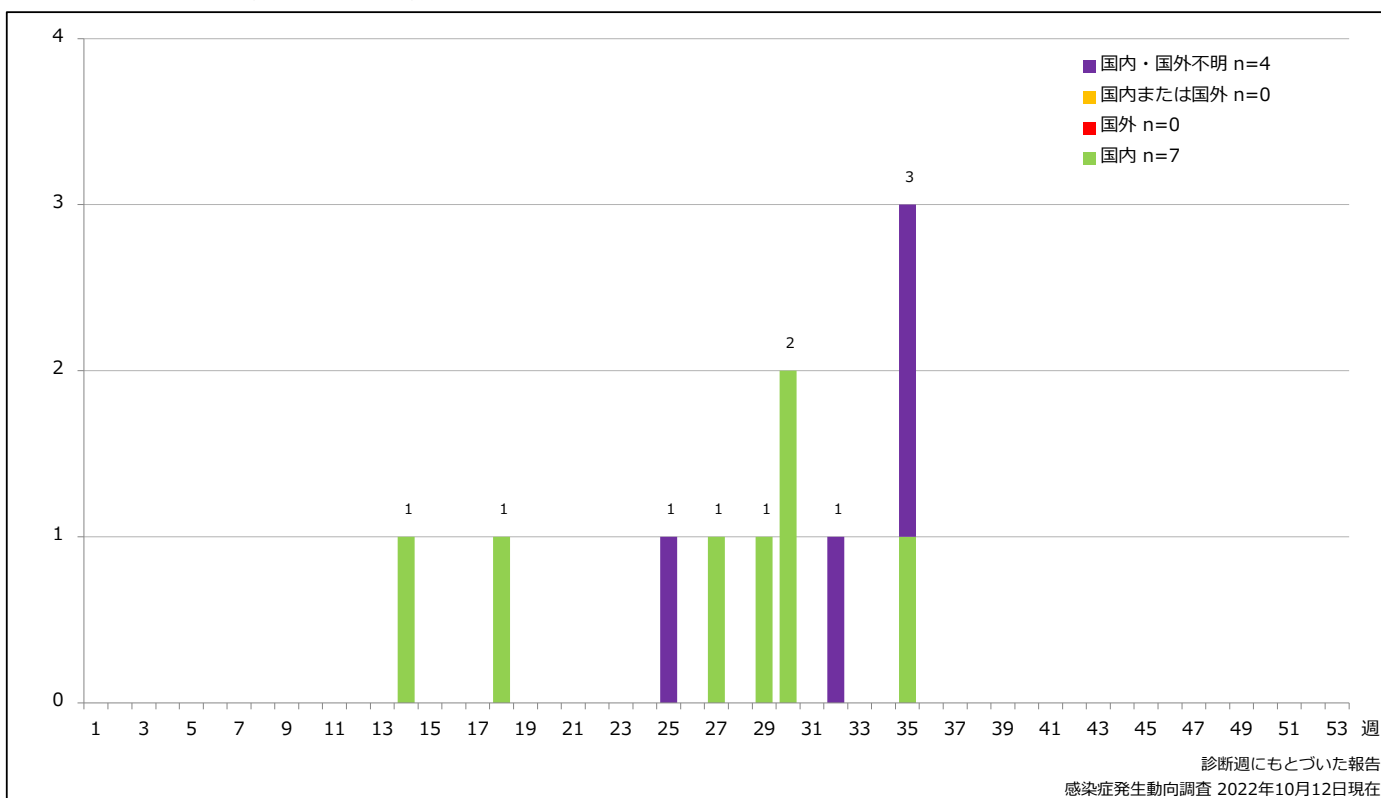

7. 週別推定感染地域(国内・外)別風しん報告数 2022年 第1~40週 (n=11)

Weekly rubella cases by acquired region, week 1-40, 2022 (based on diagnosed week as of October 12, 2022)

Domestic Imported Unspecified Unknown