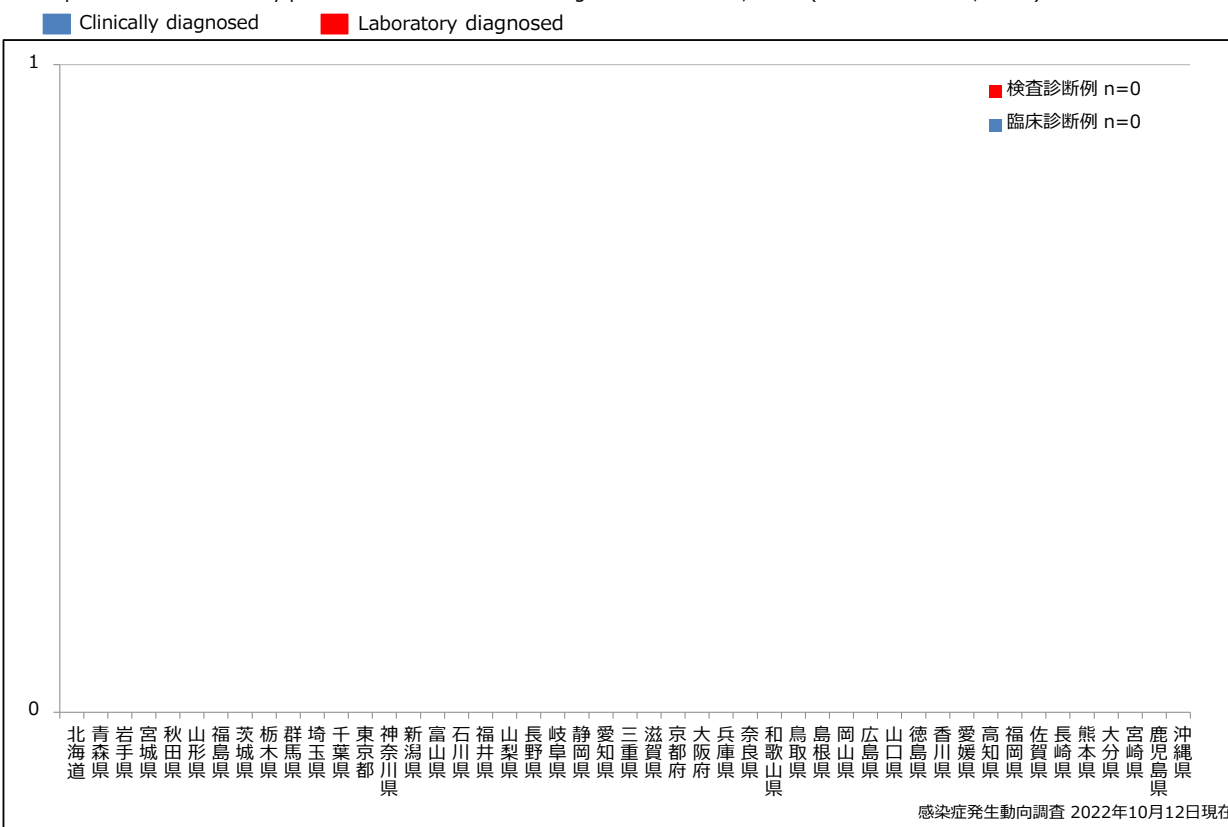

1. 風しん累積報告数の推移 2015~2022年 (第1~40週)

Cumulative rubella cases by week, 2015-2022 (week 1-40) (based on diagnosed week as of October 12, 2022)

2. 週別風しん報告数 2022年 第1~40週 (n=11)

Weekly rubella cases, week 1-40, 2022 (based on diagnosed week as of October 12, 2022)

3. 都道府県別病型別風しん報告数 2022年 第40週 (n=0)

Reported rubella cases by prefecture and methods of diagnosis in week 40, 2022 (as of October 12, 2022)

4. 都道府県別病型別風しん累積報告数 2022年 第1~40週 (n=11)

Cumulative rubella cases by prefecture and methods of diagnosis, week 1-40, 2022 (as of October 12, 2022)

5-1. 年齢群別接種歴別風しん累積報告数 (男性) 2022年 第1~40週 (n=9)

Cumulative rubella cases (male) by age and vaccinated status, week 1-40, 2022 (as of October 12, 2022)

None RCV1 RCV2 Unknown

5-2. 年齢群別接種歴別風しん累積報告数 (女性) 2022年 第1~40週 (n=2)

Weekly rubella cases from week 01 to week 40, 2022 (based on diagnosed week as of October 12, 2022)