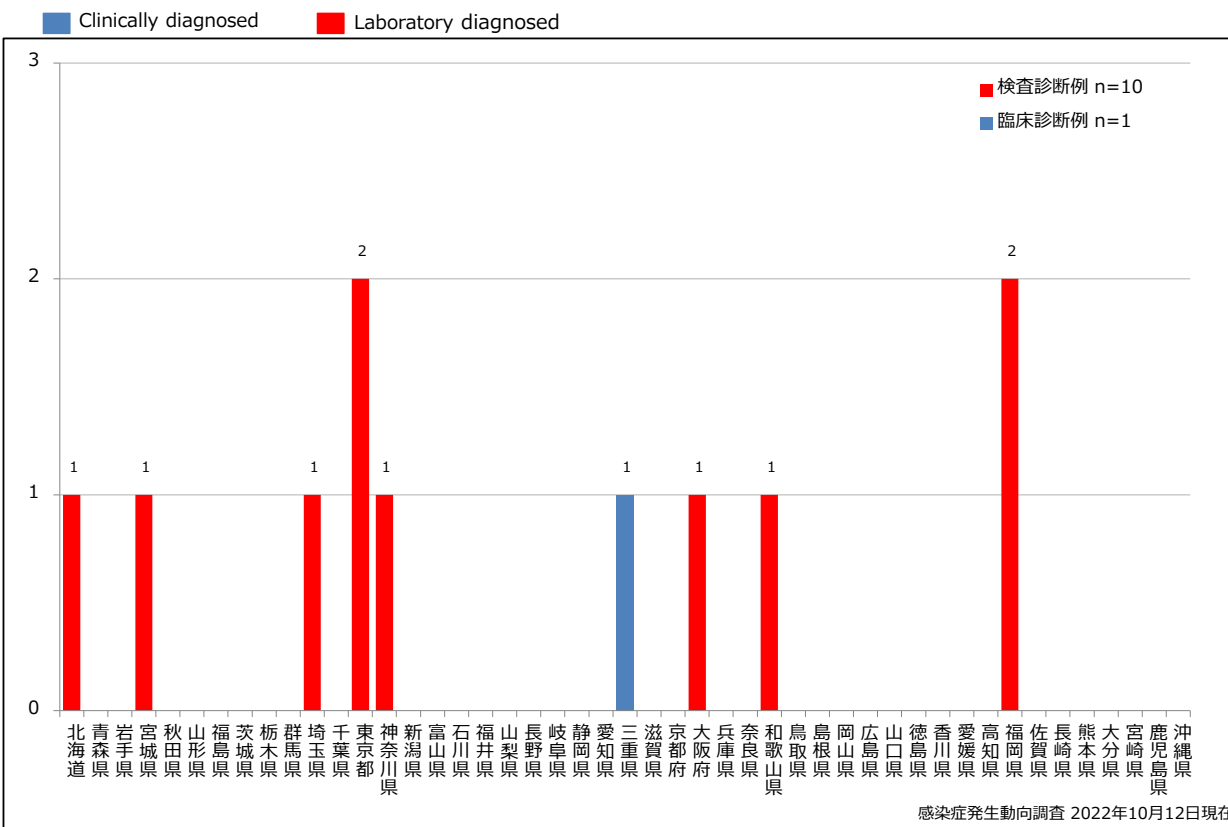

1. 風しん累積報告数の推移 2015~2022年 (第1~40週)

Cumulative rubella cases by week, 2015-2022 (week 1-40) (based on diagnosed week as of October 12, 2022)

2. 週別風しん報告数 2022年 第1~40週 (n=11)

Weekly rubella cases, week 1-40, 2022 (based on diagnosed week as of October 12, 2022)

5-1. 年齢群別接種歴別風しん累積報告数 (男性) 2022年 第1~40週 (n=9)

Cumulative rubella cases (male) by age and vaccinated status, week 1-40, 2022 (as of October 12, 2022)

None RCV1 RCV2 Unknown

5-2. 年齢群別接種歴別風しん累積報告数 (女性) 2022年 第1~40週 (n=2)

Cumulative rubella cases (female) by age and vaccinated status, week 1-40, 2022 (as of October 12, 2022)

None RCV1 RCV2 Unknown

6. 年齢群別風しん累積報告数割合 (男女別) 2022年 第1~40週 (n=11)

Percentage of cumulative rubella cases (upper: male, bottom: female) by age group, week 1-40, 2022 (as of October 12, 2022)

Weekly rubella cases from week 01 to week 40, 2022 (based on diagnosed week as of October 12, 2022)