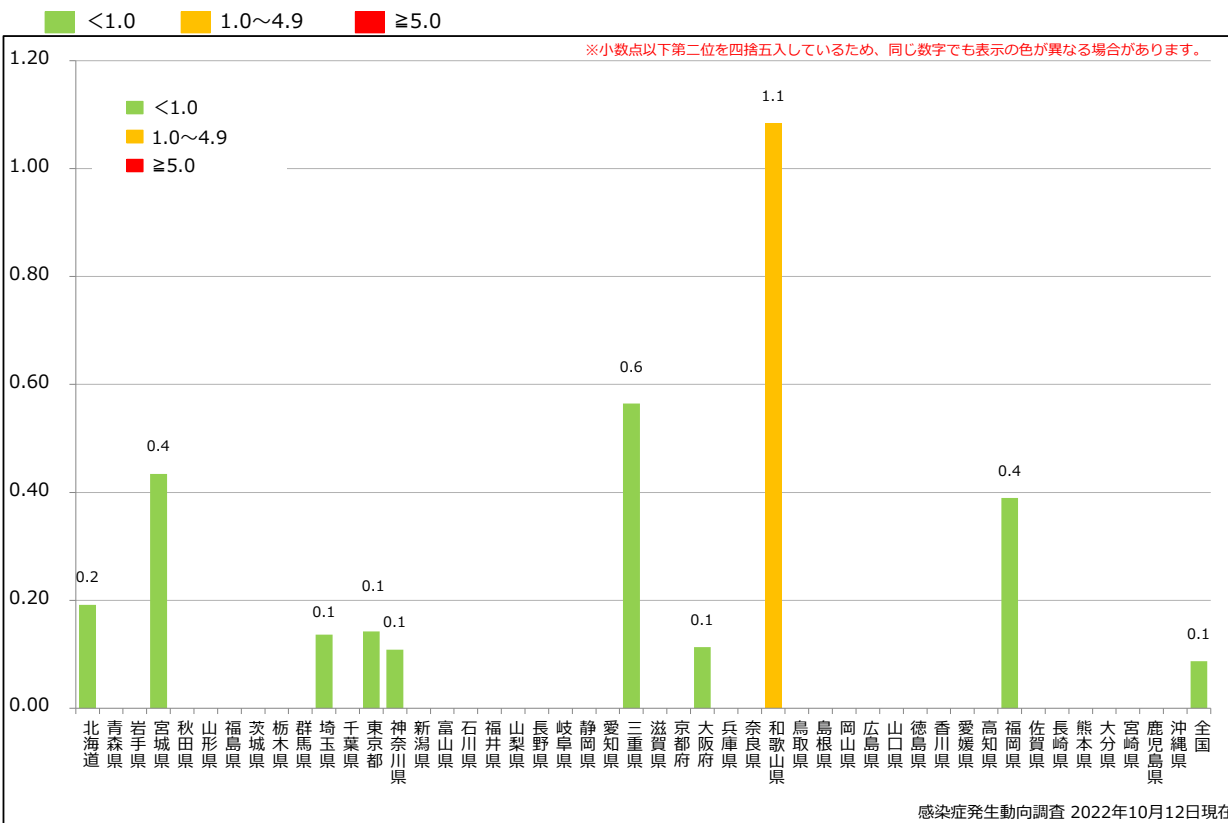

8. 都道府県別人口百万人あたり風しん報告数 2022年 第1~40週 (n=11)

Reported rubella cases per 1 million population by prefecture, week 1-40, 2022 (as of October 12, 2022)