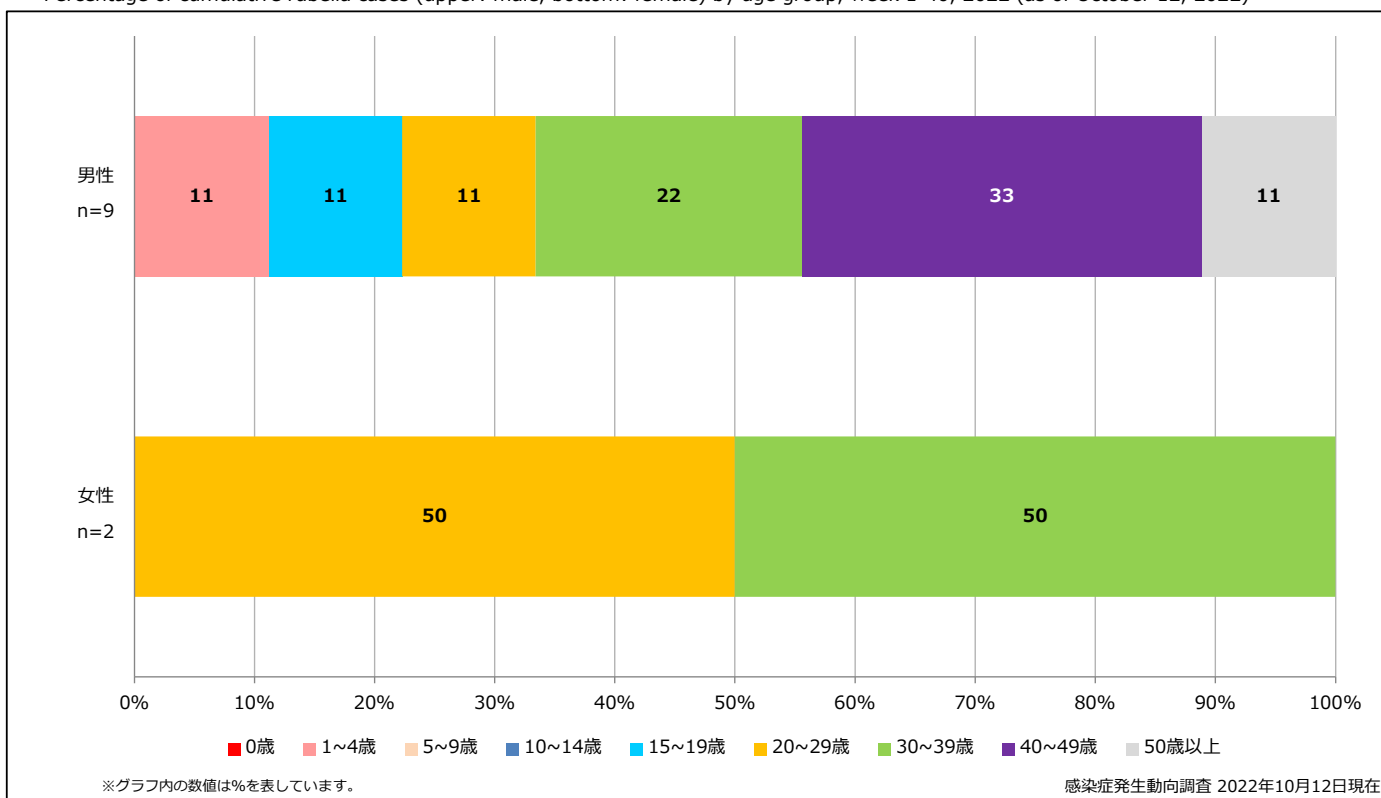

5-1. 年齢群別接種歴別風しん累積報告数 (男性) 2022年 第1~40週 (n=9)

Cumulative rubella cases (male) by age and vaccinated status, week 1-40, 2022 (as of October 12, 2022)

None RCV1 RCV2 Unknown

5-2. 年齢群別接種歴別風しん累積報告数 (女性) 2022年 第1~40週 (n=2)

Cumulative rubella cases (female) by age and vaccinated status, week 1-40, 2022 (as of October 12, 2022)

None RCV1 RCV2 Unknown

6. 年齢群別風しん累積報告数割合 (男女別) 2022年 第1~40週 (n=11)

Percentage of cumulative rubella cases (upper: male, bottom: female) by age group, week 1-40, 2022 (as of October 12, 2022)