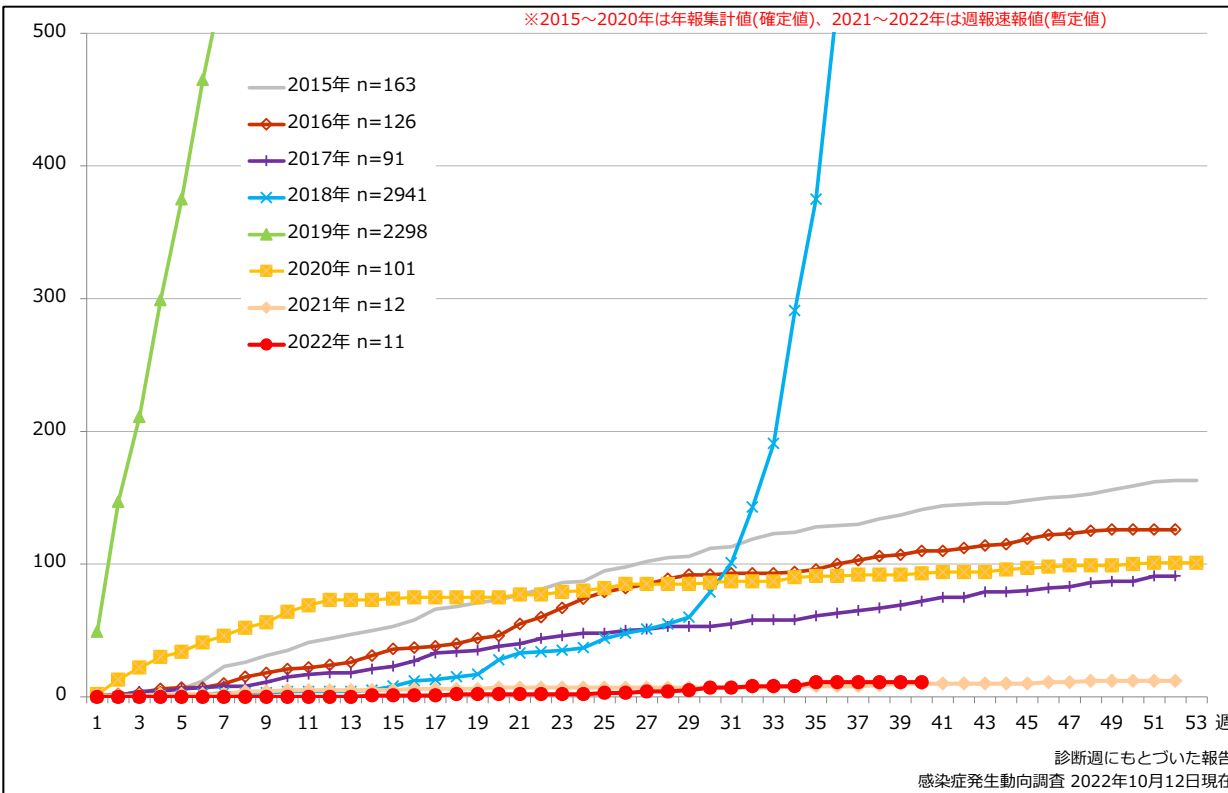

追補. 風しん累積報告数の推移 2015~2022年 (第1~40週)

Cumulative rubella cases by week, 2015-2022 (week 1-40) (based on diagnosed week as of October 12, 2022)