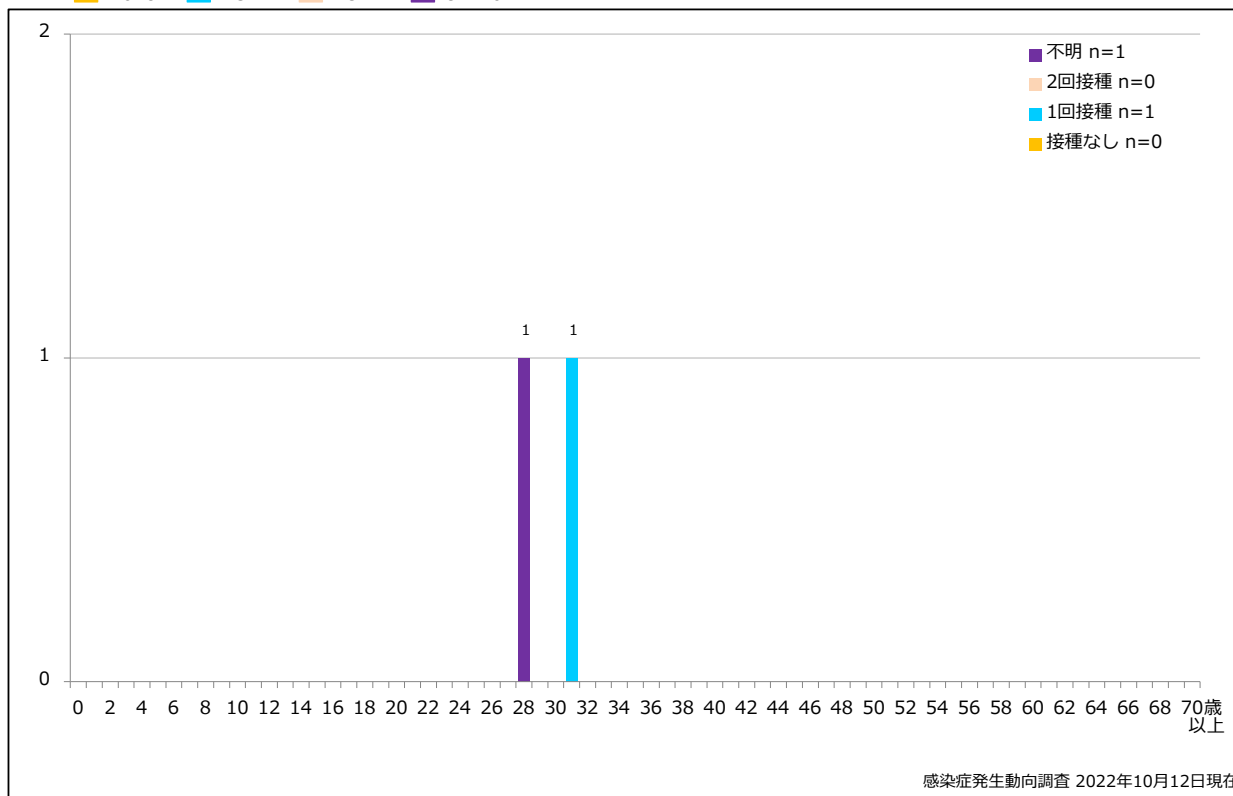

5-1. 年齢群別接種歴別風しん累積報告数 (男性) 2022年 第1~40週 (n=9)

Cumulative rubella cases (male) by age and vaccinated status, week 1-40, 2022 (as of October 12, 2022)

None RCV1 RCV2 Unknown

5-2. 年齢群別接種歴別風しん累積報告数 (女性) 2022年 第1~40週 (n=2)

Cumulative rubella cases (female) by age and vaccinated status, week 1-40, 2022 (as of October 12, 2022)

None RCV1 RCV2 Unknown

6. 年齢群別風しん累積報告数割合 (男女別) 2022年 第1~40週 (n=11)

Percentage of cumulative rubella cases (upper: male, bottom: female) by age group, week 1-40, 2022 (as of October 12, 2022)