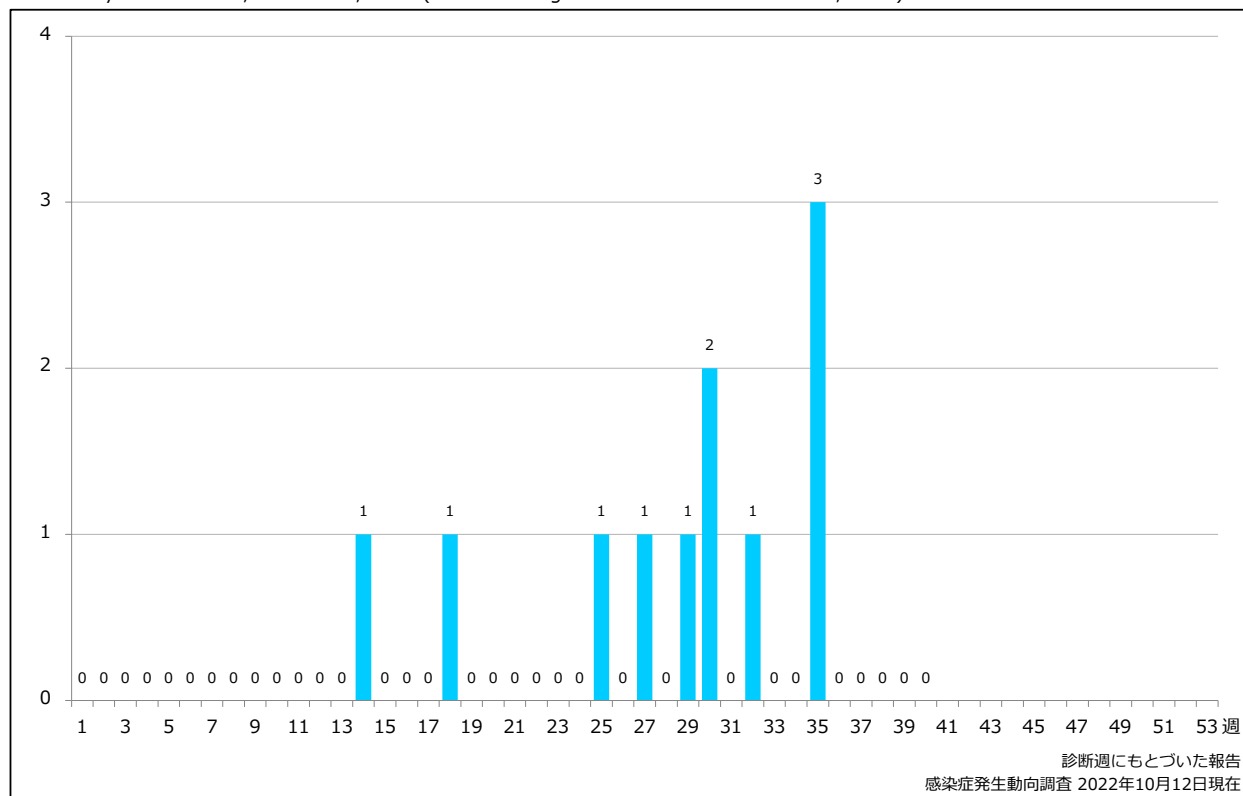

1. 風しん累積報告数の推移 2015~2022年 (第1~40週)

Cumulative rubella cases by week, 2015-2022 (week 1-40) (based on diagnosed week as of October 12, 2022)

2. 週別風しん報告数 2022年 第1~40週 (n=11)

Weekly rubella cases, week 1-40, 2022 (based on diagnosed week as of October 12, 2022)