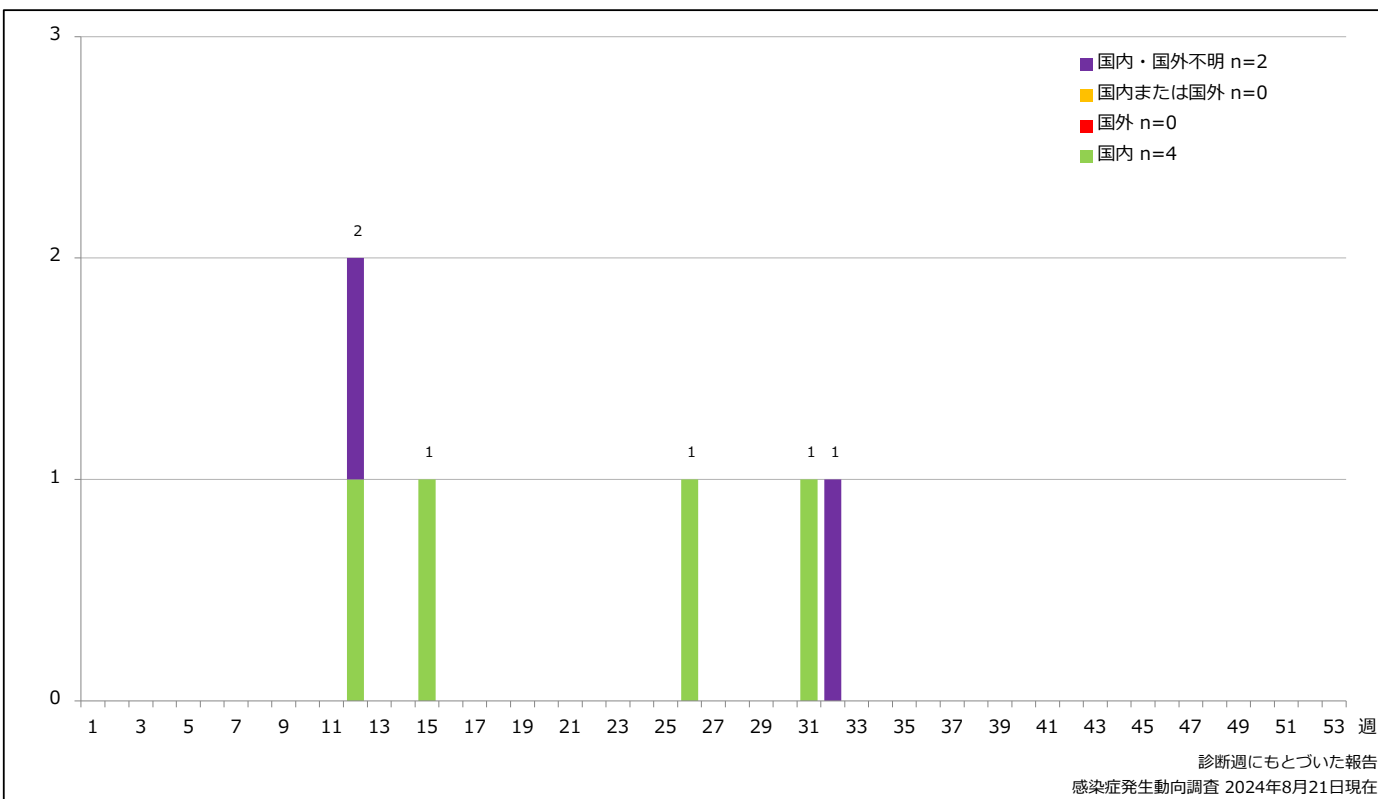

7. 週別推定感染地域(国内・外)別風しん報告数 2024年 第1~33週 (n=6)

Weekly rubella cases by acquired region, week 1-33, 2024 (based on diagnosed week as of August 21, 2024)

Domestic Imported Unspecified Unknown