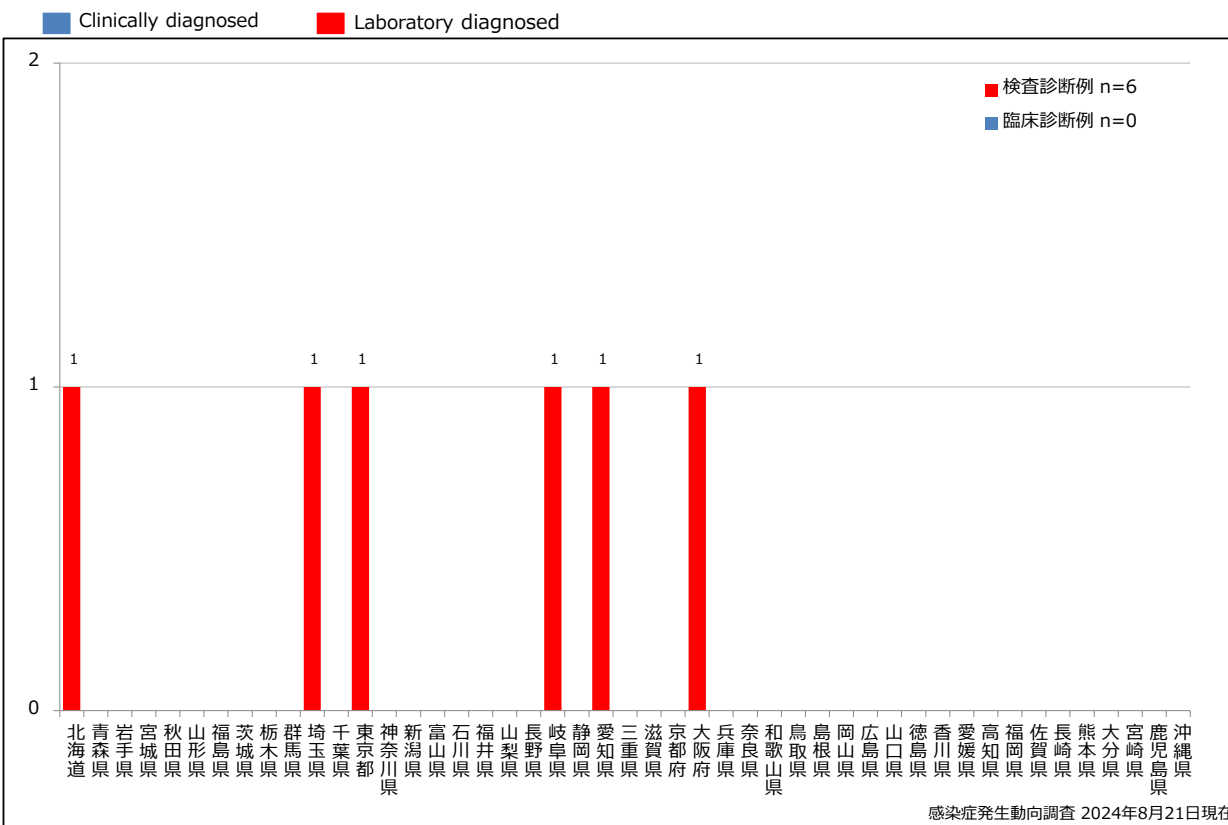

1. 風しん累積報告数の推移 2017~2024年 (第1~33週)

Cumulative rubella cases by week, 2017-2024 (week 1-33) (based on diagnosed week as of August 21, 2024)

2. 週別風しん報告数 2024年 第1~33週 (n=6)

Weekly rubella cases, week 1-33, 2024 (based on diagnosed week as of August 21, 2024)

3. 都道府県別病型別風しん報告数 2024年 第33週 (n=0)

Reported rubella cases by prefecture and methods of diagnosis in week 33, 2024 (as of August 21, 2024)

4. 都道府県別病型別風しん累積報告数 2024年 第1~33週 (n=6)

Cumulative rubella cases by prefecture and methods of diagnosis, week 1-33, 2024 (as of August 21, 2024)

Cumulative rubella cases (female) by age and vaccinated status, week 1-33, 2024 (as of August 21, 2024)

None RCV1 RCV2 Unknown

6. 年齢群別風しん累積報告数割合 (男女別) 2024年 第1~33週 (n=6)

Percentage of cumulative rubella cases (upper: male, bottom: female) by age group, week 1-33, 2024 (as of August 21, 2024)

Weekly rubella cases from week 01 to week 33, 2024 (based on diagnosed week as of August 21, 2024)