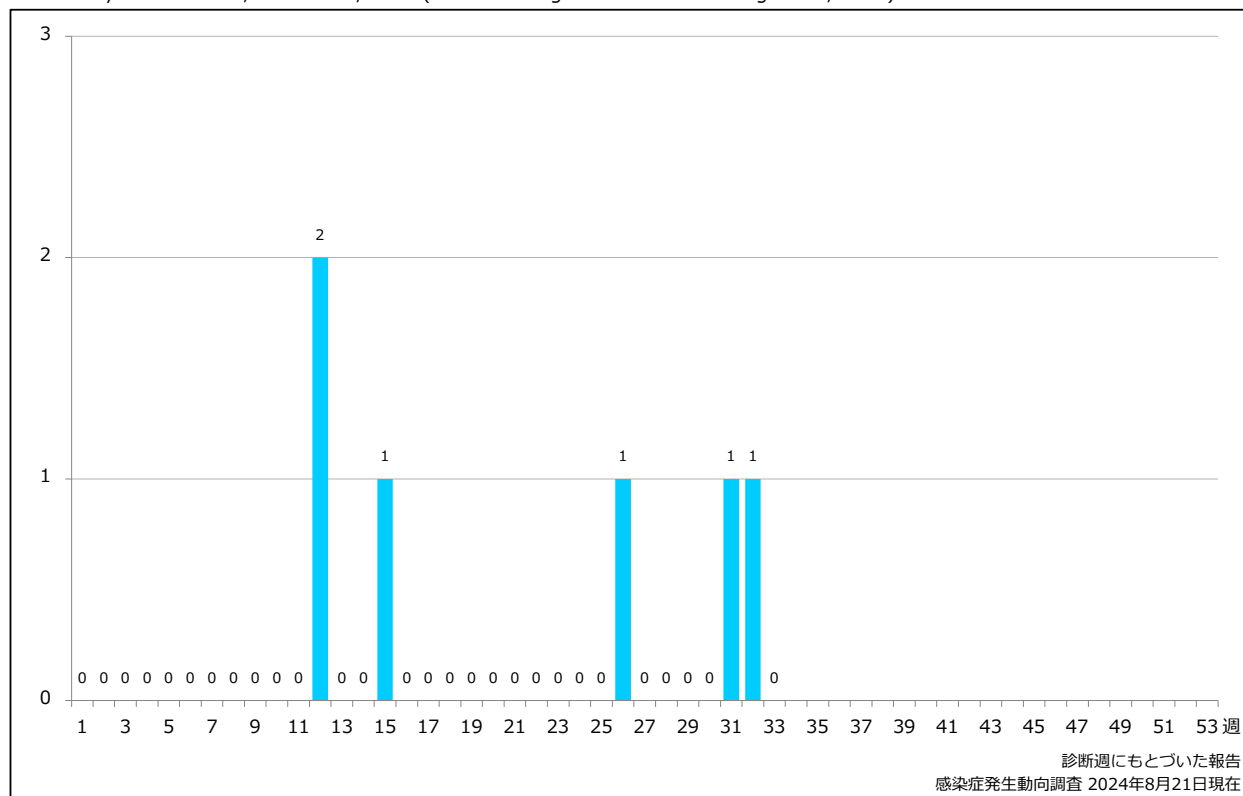

1. 風しん累積報告数の推移 2017~2024年 (第1~33週)

Cumulative rubella cases by week, 2017-2024 (week 1-33) (based on diagnosed week as of August 21, 2024)

2. 週別風しん報告数 2024年 第1~33週 (n=6)

Weekly rubella cases, week 1-33, 2024 (based on diagnosed week as of August 21, 2024)

3. 都道府県別病型別風しん報告数 2024年 第33週 (n=0)

Reported rubella cases by prefecture and methods of diagnosis in week 33, 2024 (as of August 21, 2024)

4. 都道府県別病型別風しん累積報告数 2024年 第1~33週 (n=6)

Cumulative rubella cases by prefecture and methods of diagnosis, week 1-33, 2024 (as of August 21, 2024)

Weekly rubella cases from week 01 to week 33, 2024 (based on diagnosed week as of August 21, 2024)