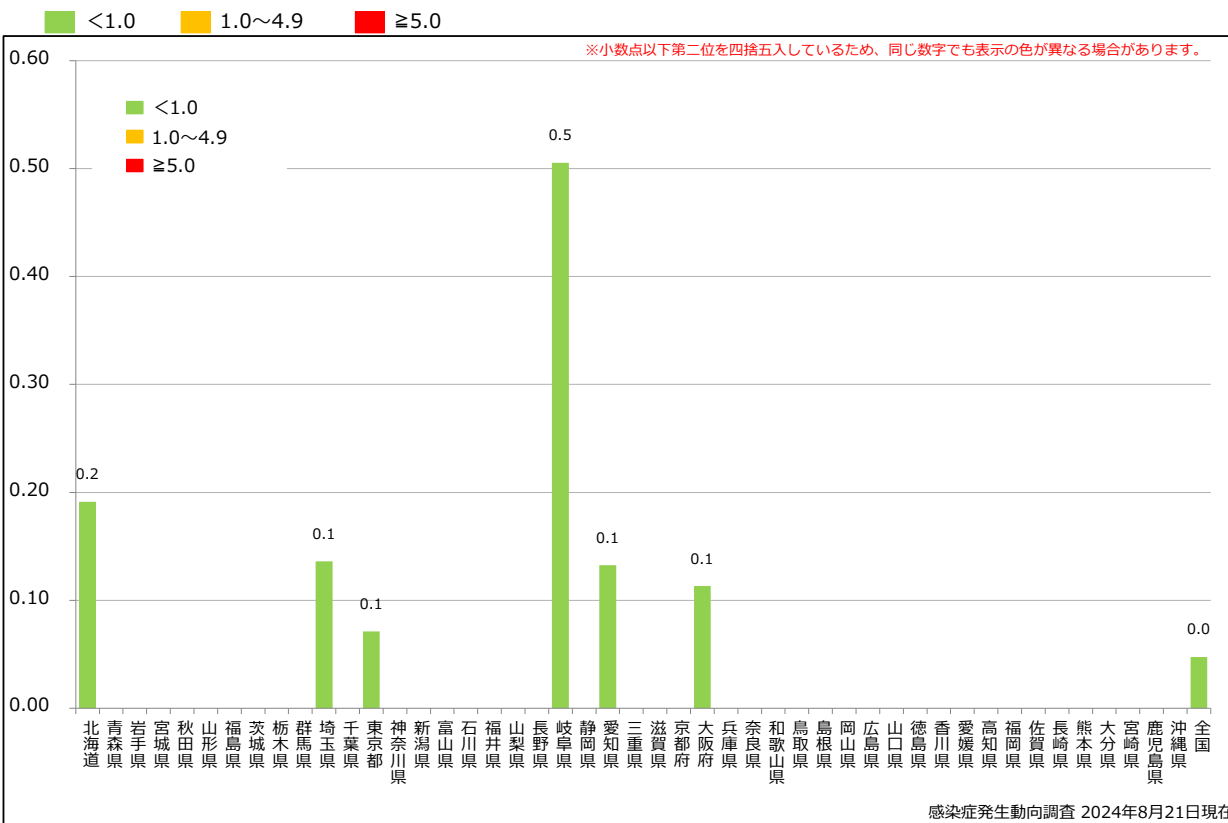

8. 都道府県別人口百万人あたり風しん報告数 2024年 第1~33週 (n=6)

Reported rubella cases per 1 million population by prefecture, week 1-33, 2024 (as of August 21, 2024)