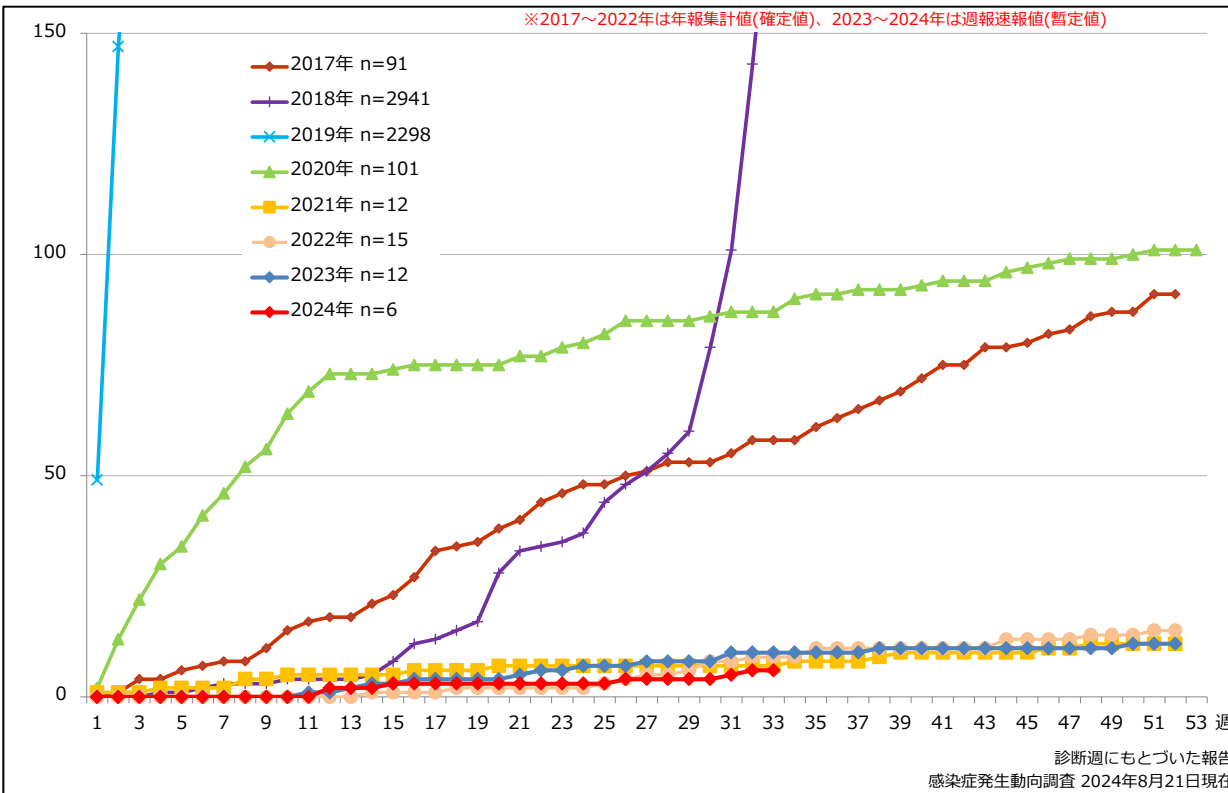

Cumulative rubella cases (female) by age and vaccinated status, week 1-33, 2024 (as of August 21, 2024)

None RCV1 RCV2 Unknown

6. 年齢群別風しん累積報告数割合 (男女別) 2024年 第1~33週 (n=6)

Percentage of cumulative rubella cases (upper: male, bottom: female) by age group, week 1-33, 2024 (as of August 21, 2024)

7. 週別推定感染地域(国内・外)別風しん報告数 2024年 第1~33週 (n=6)

Weekly rubella cases by acquired region, week 1-33, 2024 (based on diagnosed week as of August 21, 2024)

Domestic Imported Unspecified Unknown

8. 都道府県別人口百万人あたり風しん報告数 2024年 第1~33週 (n=6)

Reported rubella cases per 1 million population by prefecture, week 1-33, 2024 (as of August 21, 2024)

追補. 風しん累積報告数の推移 2017~2024年 (第1~33週)

Cumulative rubella cases by week, 2017-2024 (week 1-33) (based on diagnosed week as of August 21, 2024)