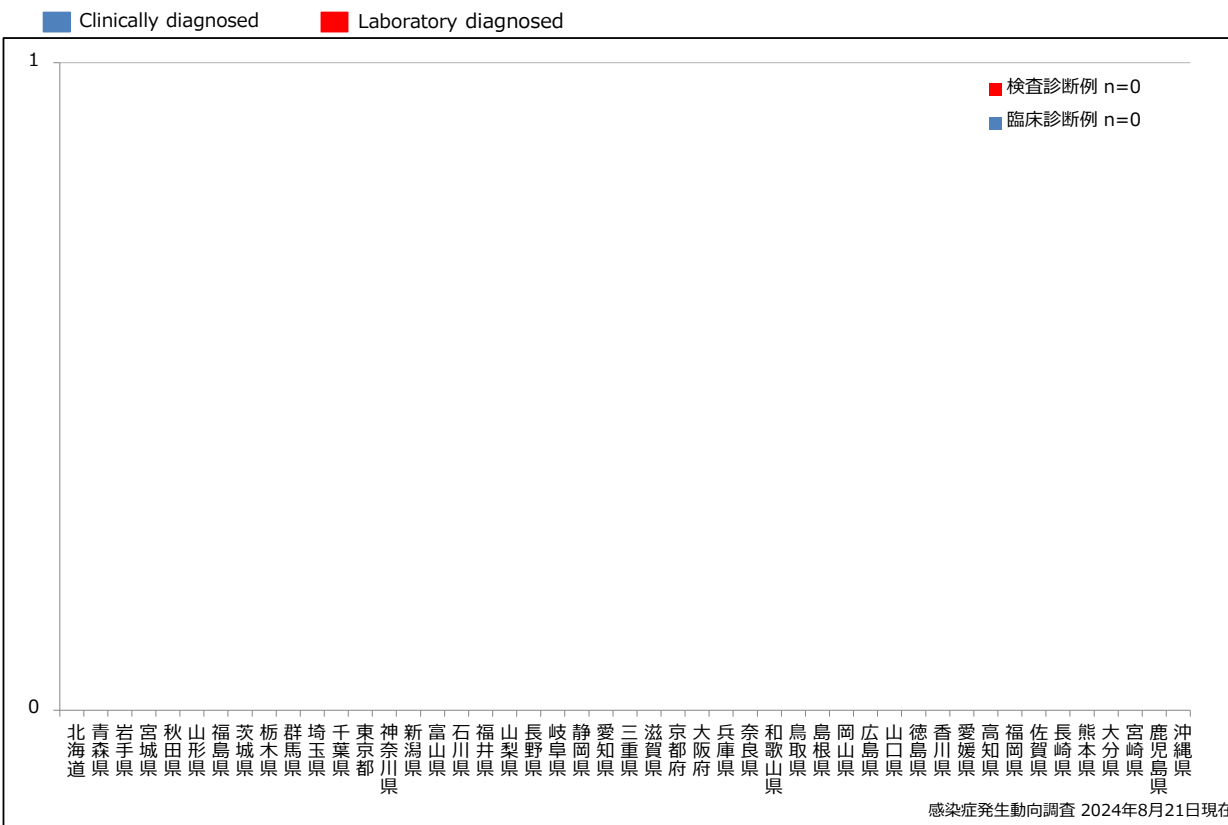

1. 風しん累積報告数の推移 2017~2024年 (第1~33週)

Cumulative rubella cases by week, 2017-2024 (week 1-33) (based on diagnosed week as of August 21, 2024)

2. 週別風しん報告数 2024年 第1~33週 (n=6)

Weekly rubella cases, week 1-33, 2024 (based on diagnosed week as of August 21, 2024)

3. 都道府県別病型別風しん報告数 2024年 第33週 (n=0)

Reported rubella cases by prefecture and methods of diagnosis in week 33, 2024 (as of August 21, 2024)

4. 都道府県別病型別風しん累積報告数 2024年 第1~33週 (n=6)

Cumulative rubella cases by prefecture and methods of diagnosis, week 1-33, 2024 (as of August 21, 2024)

Cumulative rubella cases (female) by age and vaccinated status, week 1-33, 2024 (as of August 21, 2024)

None RCV1 RCV2 Unknown

6. 年齢群別風しん累積報告数割合 (男女別) 2024年 第1~33週 (n=6)

Percentage of cumulative rubella cases (upper: male, bottom: female) by age group, week 1-33, 2024 (as of August 21, 2024)

Weekly rubella cases from week 01 to week 33, 2024 (based on diagnosed week as of August 21, 2024)