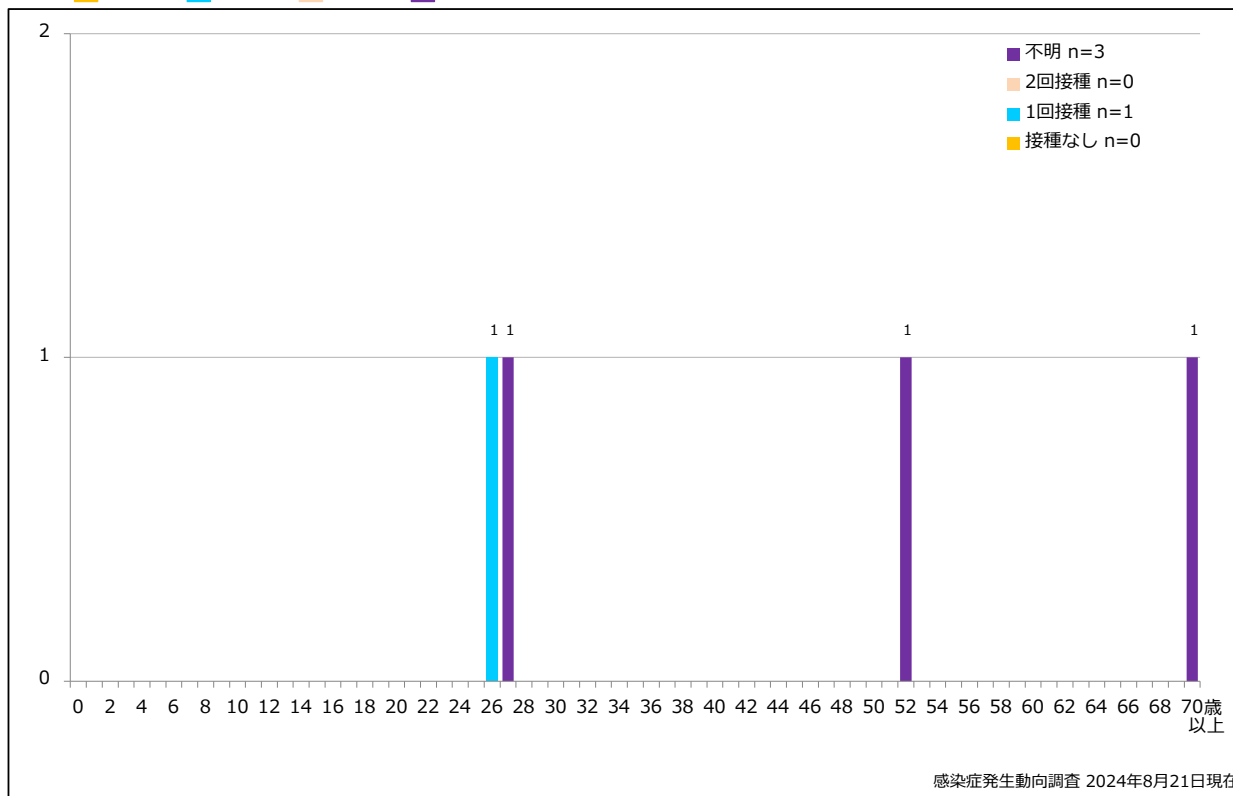

3. 都道府県別病型別風しん報告数 2024年 第33週 (n=0)

Reported rubella cases by prefecture and methods of diagnosis in week 33, 2024 (as of August 21, 2024)

4. 都道府県別病型別風しん累積報告数 2024年 第1~33週 (n=6)

Cumulative rubella cases by prefecture and methods of diagnosis, week 1-33, 2024 (as of August 21, 2024)

5-1. 年齢群別接種歴別風しん累積報告数 (男性) 2024年 第1~33週 (n=4)

Cumulative rubella cases (male) by age and vaccinated status, week 1-33, 2024 (as of August 21, 2024)

None RCV1 RCV2 Unknown

5-2. 年齢群別接種歴別風しん累積報告数 (女性) 2024年 第1~33週 (n=2)

Cumulative rubella cases (female) by age and vaccinated status, week 1-33, 2024 (as of August 21, 2024)

None RCV1 RCV2 Unknown

6. 年齢群別風しん累積報告数割合 (男女別) 2024年 第1~33週 (n=6)

Percentage of cumulative rubella cases (upper: male, bottom: female) by age group, week 1-33, 2024 (as of August 21, 2024)