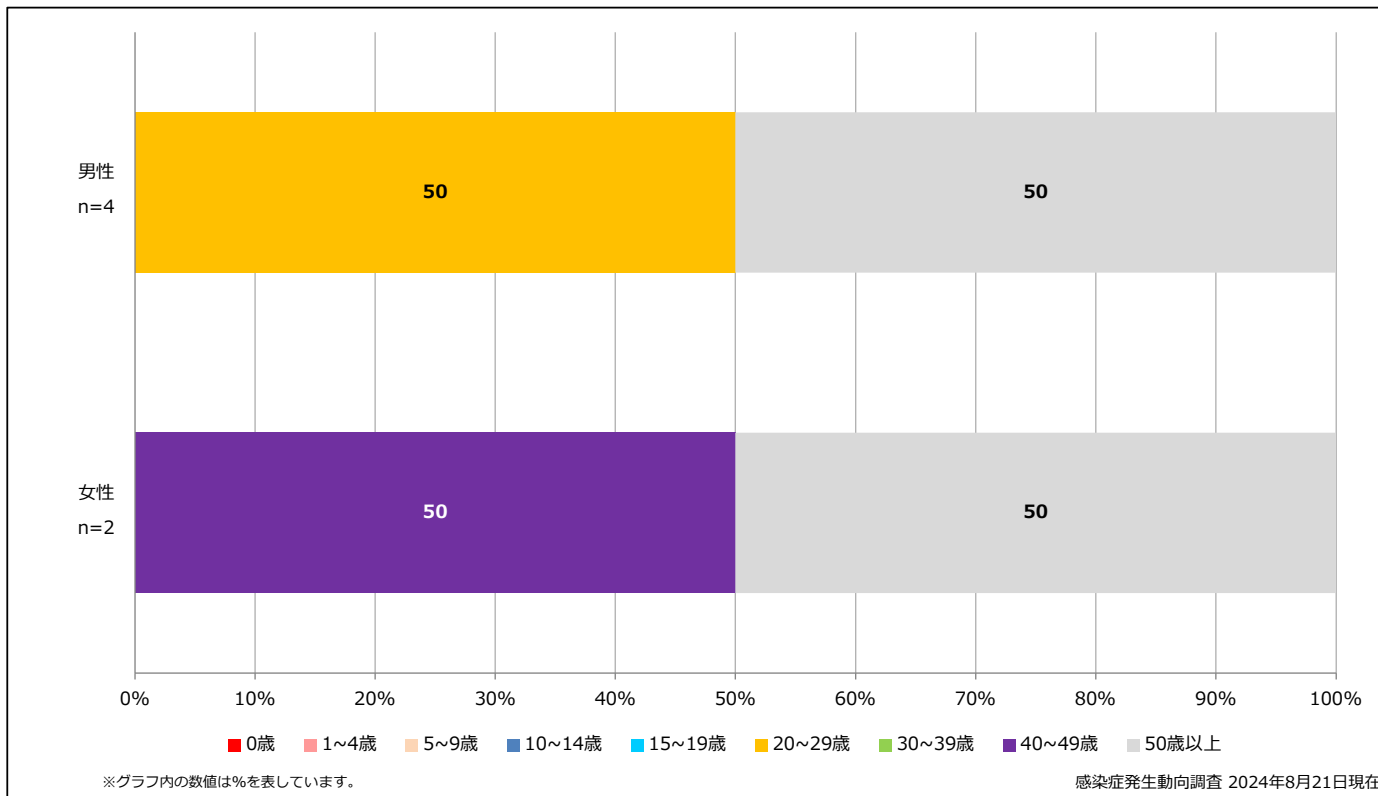

5-1. 年齢群別接種歴別風しん累積報告数 (男性) 2024年 第1~33週 (n=4)

Cumulative rubella cases (male) by age and vaccinated status, week 1-33, 2024 (as of August 21, 2024)

None RCV1 RCV2 Unknown

5-2. 年齢群別接種歴別風しん累積報告数 (女性) 2024年 第1~33週 (n=2)

Cumulative rubella cases (female) by age and vaccinated status, week 1-33, 2024 (as of August 21, 2024)

None RCV1 RCV2 Unknown

6. 年齢群別風しん累積報告数割合 (男女別) 2024年 第1~33週 (n=6)

Percentage of cumulative rubella cases (upper: male, bottom: female) by age group, week 1-33, 2024 (as of August 21, 2024)