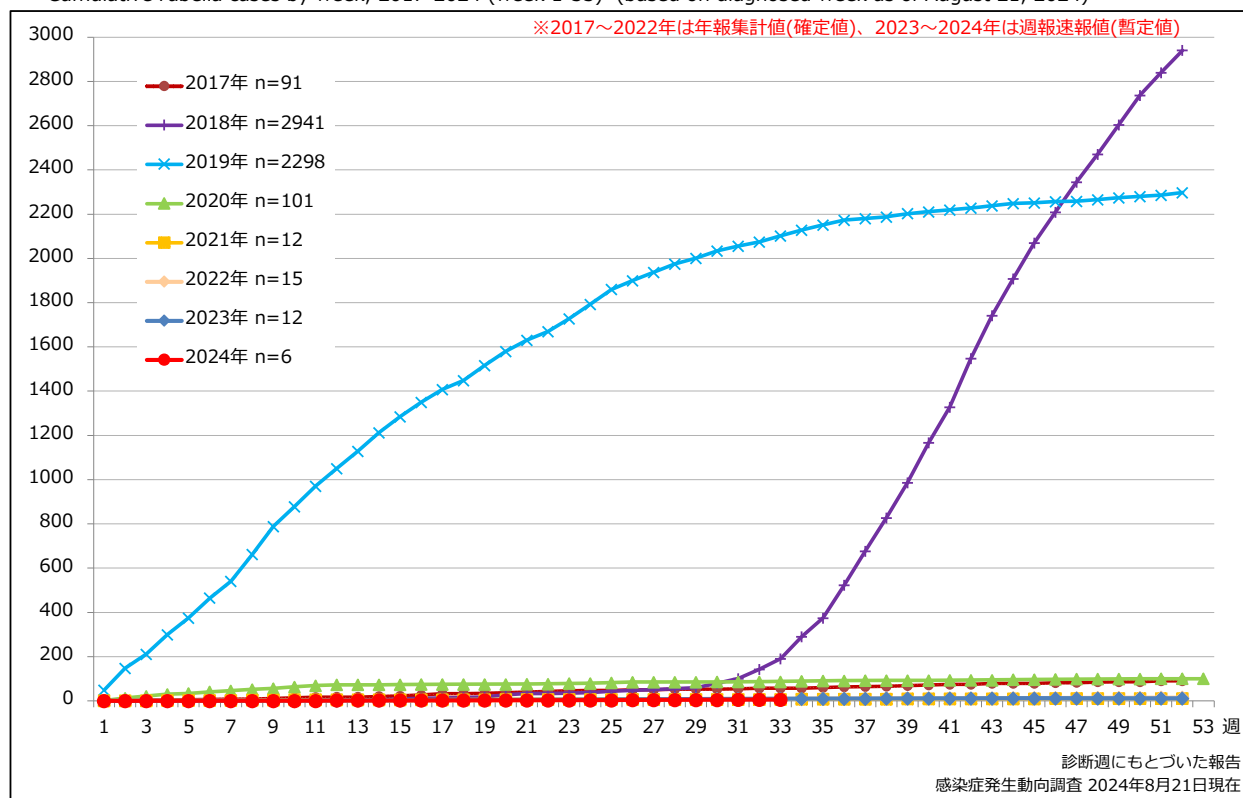

1. 風しん累積報告数の推移 2017~2024年 (第1~33週)

Cumulative rubella cases by week, 2017-2024 (week 1-33) (based on diagnosed week as of August 21, 2024)

2. 週別風しん報告数 2024年 第1~33週 (n=6)

Weekly rubella cases, week 1-33, 2024 (based on diagnosed week as of August 21, 2024)

3. 都道府県別病型別風しん報告数 2024年 第33週 (n=0)

Reported rubella cases by prefecture and methods of diagnosis in week 33, 2024 (as of August 21, 2024)

4. 都道府県別病型別風しん累積報告数 2024年 第1~33週 (n=6)

Cumulative rubella cases by prefecture and methods of diagnosis, week 1-33, 2024 (as of August 21, 2024)

5-1. 年齢群別接種歴別風しん累積報告数 (男性) 2024年 第1~33週 (n=4)

Cumulative rubella cases (male) by age and vaccinated status, week 1-33, 2024 (as of August 21, 2024)

None RCV1 RCV2 Unknown

5-2. 年齢群別接種歴別風しん累積報告数 (女性) 2024年 第1~33週 (n=2)

Weekly rubella cases from week 01 to week 33, 2024 (based on diagnosed week as of August 21, 2024)